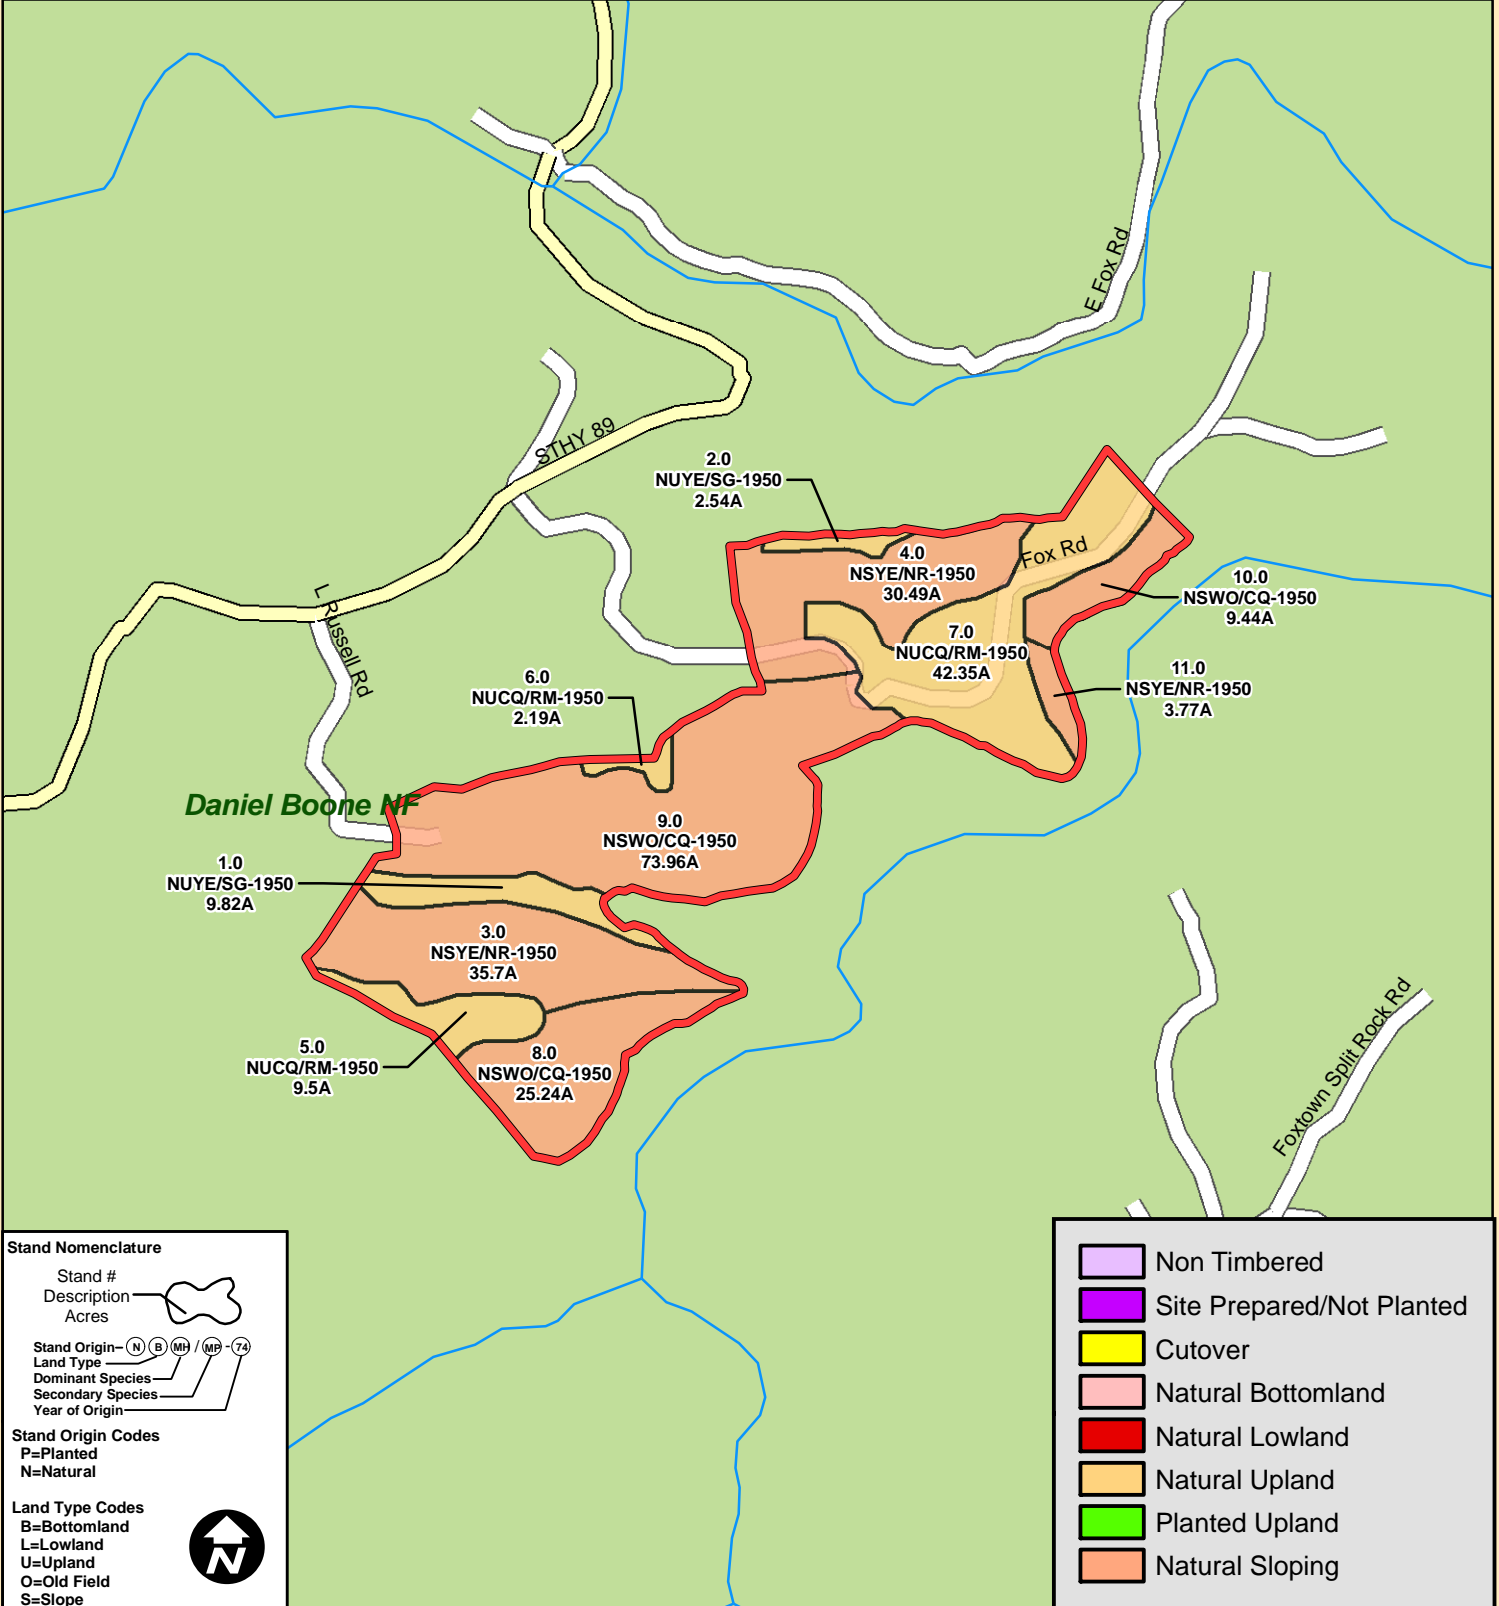

Compartment Location

Tract 007329
TKY Acquisition, LLC
Baptist Institute Tract
Compartment 1
Jackson County, KY
245.00 Acres

Prepared by: T. Bera
 Date: 8/16/2006
 Stand Date: 8/16/2006

Stand Nomenclature

Stand #
 Description
 Acres

Stand Origin—(N) (B) (MH) (MR) (74)

Land Type
 Dominant Species
 Secondary Species
 Year of Origin

Stand Origin Codes
 P=Planted
 N=Natural

Land Type Codes
 B=Bottomland
 L=Lowland
 U=Upland
 O=Old Field
 S=Slope

- Non Timbered
- Site Prepared/Not Planted
- Cutover
- Natural Bottomland
- Natural Lowland
- Natural Upland
- Planted Upland
- Natural Sloping