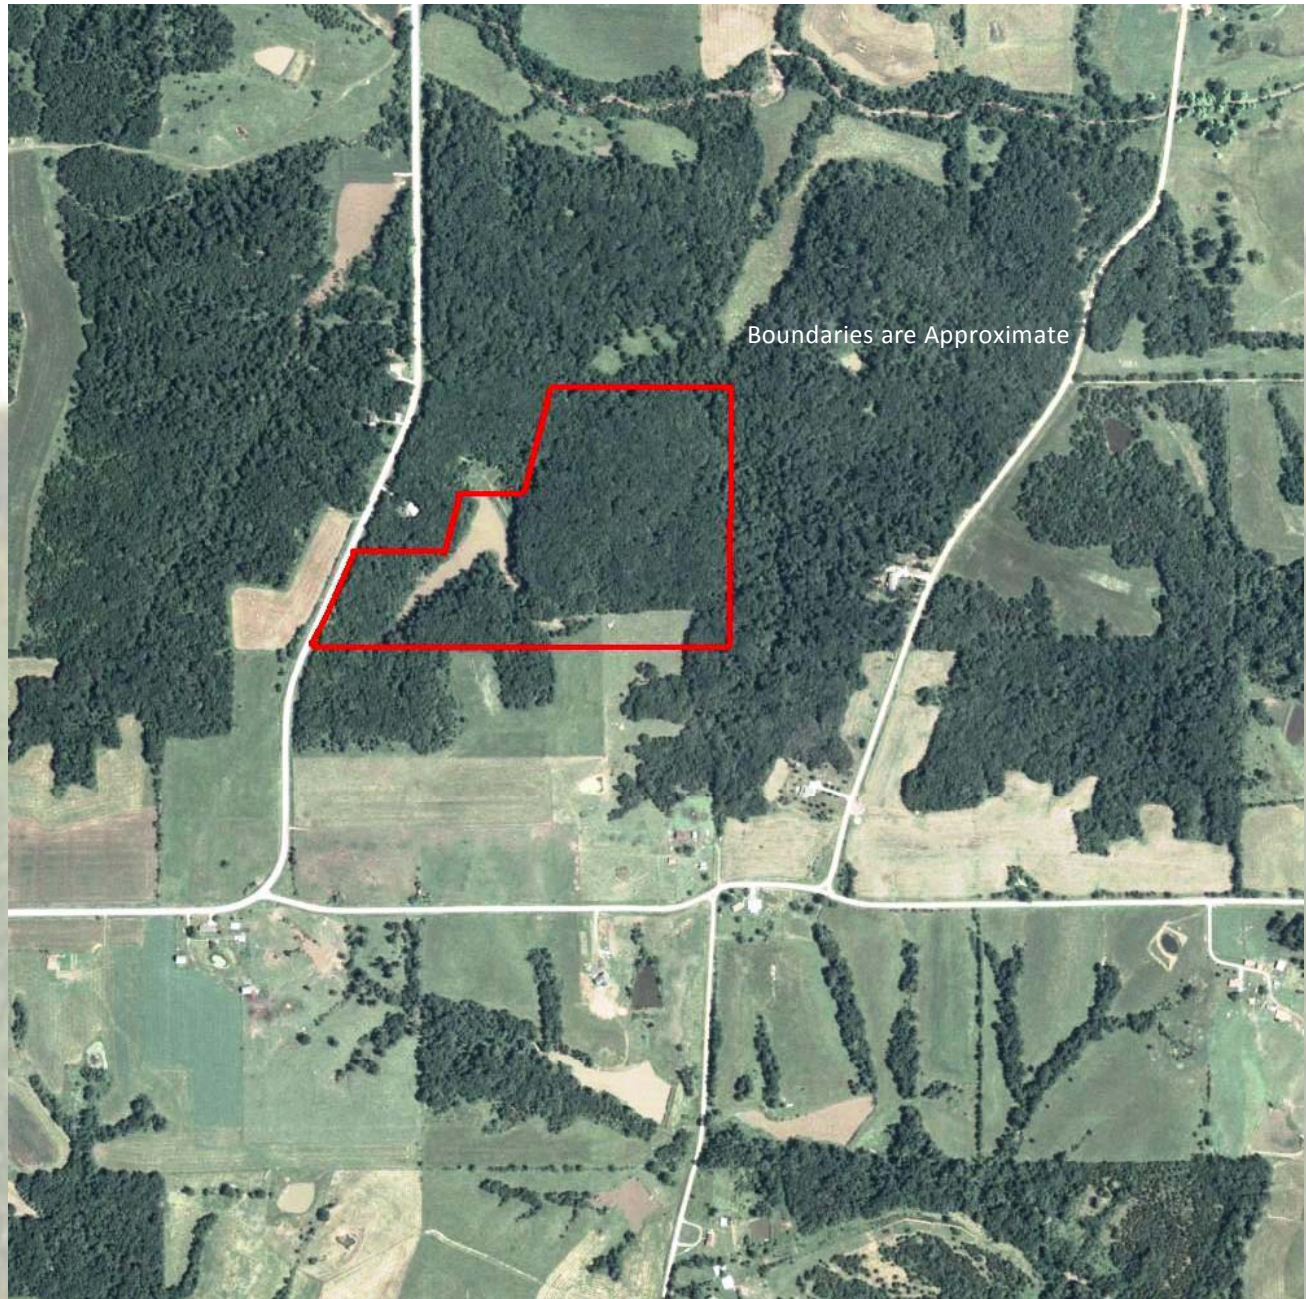

40 m/1 Acres
Wapello County, Iowa
AERIAL MAP

Teddy Berger • 319-850-7915 • 19010 265th Street • Cantril, IA 52542
info@midwestlandcompany.com • www.MidWestLandCompany.com